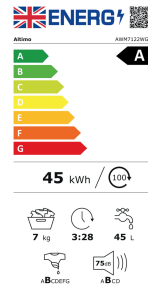

### Key Features:

- 7kg wash load
- 1200 spin speed
- A energy rating
- 15 wash programs

### POWER

Energy Rating	A
Energy Voltage	Electric (220-240)V~/50Hz
Total Current	10A
Total Power	2100w
Recommended Fuse	13A

### TECHNICAL SPECIFICATION

Maximum dry laundry capacity	7kg	Cycle duration	3h28
Maximum spinning revolution	1200 rev/min	Water consumption per cycle	45L
Maximum water pressure	1.0 MPa	Noise emissions during spin	75d (B)
Minimum water pressure	0.1 MPa	Noise emissions rating spin	B
Programmes	15	Spin dry efficiency class	B
Energy per 100 cycles	45kWh		

### DIMENSIONS & WEIGHTS

Height - Product	845mm	Height - Packaged	881	mm
Width - Product	597mm	Width - Packaged	641	mm
Depth - Product	497 mm	Depth - Packaged	577	mm
Weight (kg) - Product	64	Gross Weight (kg) - Packaged	65	