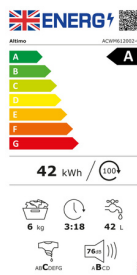

altimo ACWM612002W

6kg 1200 spin washing machine in white

EAN: 0745125572833

Key Features:

- 6kg wash load
- 1200 spin speed
- A energy rating
- 15 wash programs

POWER

Energy Rating	A
Energy Voltage	Electric (220-240)V~/50Hz
Total Current	8.7A
Total Power	2000w
Recommended	13A
Fuse	

TECHNICAL SPECIFICATION

Maximum dry laundry capacity	6kg	Cycle duration	3h18
Maximum spinning revolution	1200 rev/min	Water consumption per cycle	42L
Maximum water pressure	1.0 MPa	Noise emissions during spin	76d (B)
Minimum water pressure	0.3 MPa	Noise emissions rating spin	B
Programmes	15	Spin dry efficiency class	C
Energy per 100 cycles	42kWh		

DIMENSIONS & WEIGHTS

Height - Product	847mm	Height - Packaged	888 mm
Width - Product	600mm	Width - Packaged	650 mm
Depth - Product	465 mm	Depth - Packaged	510 mm
Weight (kg) - Product	50	Gross Weight (kg) - Packaged	54