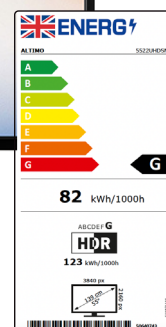

### Key Features:

- 4K Ultra HD Display
- Freeview Play
- Wide range of Inputs

### KEY FEATURES

Screen Size	55"	Response Time Gray-Gray	1200:1 ~ 5000:1
Display Type	D-LED NB	WIFI (INTERNAL)	YES
Aspect Ratio	4K ULTRA HD DISPLAY	LED DIRECT BACK LIGHT (DLED)	YES
Panel Resolution	3840 x 2160	MPEG4	YES
Function Buttons	ON/OFF	HEVC (H.265)	YES
Brightness	220 ~ 700	MEDIA PLAYER	YES
Contrast Ratio	1200:1 ~ 5000:1	HDMI (1.1/1.2/1.3/1.4/2.0/2.1)	2
Viewing Angle	178/178	AI	YES