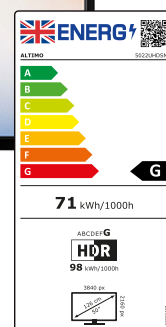

Altimo 5022UHDSM

50" 4K Ultra HD HDR LED TV

EAN 0745125572482

Key Features:

- 4K Ultra HD Display
- Freeview Play
- Wide range of Inputs

KEY FEATURES

Screen Size	50"	Response Time Gray-Gray	8ms ~ 9.5ms
Display Type	D-LED NB	WIFI (INTERNAL)	YES
Aspect Ratio	4K ULTRA HD DISPLAY	LED DIRECT BACK LIGHT (DLED)	YES
Panel Resolution	3840 x 2160	MPEG4	YES
Function Buttons	ON/OFF	HEVC (H.265)	YES
Brightness	220 ~ 700	MEDIA PLAYER	YES
Contrast Ratio	4000:1 ~ 5000:1	HDMI (1.1/1.2/1.3/1.4/2.0/2.1)	2
Viewing Angle	178/178	AI	YES

RECEPTION & TUNING SYSTEMS

TUNER VHF/UHF/CABLE	YES	PAL SECAM B/G D/K I/I' L/L' (TRI STANDART)	YES
APS / ATS (AUTO SEARCH)	YES	UNICABLE	YES
PROGRAM STORAGE CAPACITY (ANALOG)	200	DISEQC	YES

SOUND

EQUALIZER (5 BAND)	5 band	SURROUND SOUND	YES
GER(D) + NICAM STEREO	YES	DTS HD	DTS TruSurround+DTS
DOLBY DIGITAL PLUS (DD+) (E-AC3)	YES	AUDIO OUTPUT POWER (RMS)	2x10W RMS(%10 THD)
DOLBY ATMOS	YES		