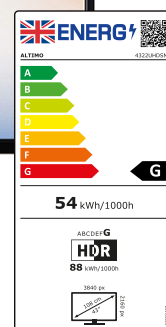

Altimo 4322UHDSM

43" 4K Ultra HD HDR LED TV

EAN 0745125572475

Key Features:

- 4K Ultra HD Display
- Freeview Play
- Wide range of Inputs

KEY FEATURES

Screen Size	43"	Response Time Gray-Gray	8ms ~ 19ms
Display Type	D-LED NB	WIFI (INTERNAL)	YES
Aspect Ratio	4K ULTRA HD DISPLAY	LED DIRECT BACK LIGHT (DLED)	YES
Panel Resolution	3840 x 2160	MPEG4	YES
Function Buttons	ON/OFF	HEVC (H.265)	YES
Brightness	220 ~ 700	MEDIA PLAYER	YES
Contrast Ratio	1000:1 ~ 5000:1	HDMI (1.1/1.2/1.3/1.4/2.0/2.1)	2
Viewing Angle	178/178	AI	YES

RECEPTION & TUNING SYSTEMS

TUNER VHF/UHF/CABLE	YES	PAL SECAM B/G D/K I/I' L/L' (TRI STANDART)	YES
APS / ATS (AUTO SEARCH)	YES	UNICABLE	YES
PROGRAM STORAGE CAPACITY (ANALOG)	200	DISEQC	YES

SOUND

EQUALIZER (5 BAND)	5 band	SURROUND SOUND	YES
GER(D) + NICAM STEREO	YES	DTS HD	DTS TruSurround+DTS
DOLBY DIGITAL PLUS (DD+) (E-AC3)	YES	AUDIO OUTPUT POWER (RMS)	2x10W RMS(%10 THD)
DOLBY ATMOS	YES		