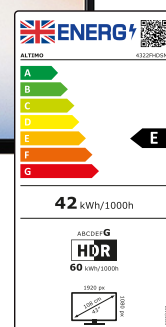

## Key Features:

- 1080p Full HD Display Resolution
- Freeview Play
- Wide range of Inputs

## KEY FEATURES

|                  |                 |                                |                |
|------------------|-----------------|--------------------------------|----------------|
| Screen Size      | 43"             | Response Time Gray-Gray        | 6,5ms ~ 11.5ms |
| Display Type     | D-LED NB        | WIFI (INTERNAL)                | YES            |
| Aspect Ratio     | FULL HD 1080P   | LED DIRECT BACK LIGHT (DLED)   | YES            |
| Panel Resolution | 1920 x 1080     | MPEG4                          | YES            |
| Function Buttons | ON/OFF          | HEVC (H.265)                   | YES            |
| Brightness       | 275 ~ 400       | MEDIA PLAYER                   | YES            |
| Contrast Ratio   | 1200:1 ~ 5000:1 | HDMI (1.1/1.2/1.3/1.4/2.0/2.1) | 1.4            |
| Viewing Angle    | 178/178         | AI                             | YES            |