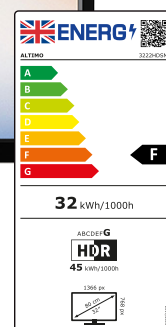

### Key Features:

- 720 HD Display Resolution
- Freeview Play & Freeview HD
- Wide range of Inputs

### KEY FEATURES

Screen Size	32"	Response Time Gray-Gray	6,5ms ~ 10ms
Display Type	D-LED NB	WIFI (INTERNAL)	YES
Aspect Ratio	HD READY	LED DIRECT BACK LIGHT (DLED)	YES
Panel Resolution	1366 x 768	MPEG4	YES
Function Buttons	ON/OFF	HEVC (H.265)	YES
Brightness	178/178	MEDIA PLAYER	YES
Contrast Ratio	220	HDMI (1.1/1.2/1.3/1.4/2.0/2.1)	1.4
Viewing Angle	176/176 ~ 178/178	AI	YES