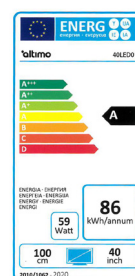

Altimo 40LED01

40" Full HD 1080P LED TV

EAN 0745125572338

Key Features:

1080p Full HD Display Resolution
Freeview - 70+ free to air channels
Wide range of inputs

KEY FEATURES

Screen Size	39.5inch	Backlight Life	> 30000 hrs
Display Type	LED	Panel Refresh Rate	60HZ
Aspect Ratio	16:9	Tuner	PAL/DVB-T/T2
Panel Resolution	1920 x 1080	Built-in 3D PAL/NTSC Comb Filter	Yes
Brightness	200~250 cd/m2	Built-in 3D Video Noise Reduction	Yes
Contrast Ratio	3500~5000 cd/m2	Built-in NICAM/A2 Demodulation	Yes
Viewing Angle	178°(H) x 178°(V)(CR≥10))	Built-in TELETEXT function	Yes
Response Time Gray-Gray	8.5ms	Channel Auto Tuning	Yes

CONNECTIONS

Analog & Digital TV Tuner	1	SCART	1
USB Slot	2	RJ45	1
CI	1	COAXIAL Output	1
HDMI	3	Headphone	1
Mini Component Input (Y,Pb,Pr)	1	USB Support File Format	Movies, Music, Photos
Mini Composite Video Input	1	VGA Input (15 pin D-Sub)	1
PC Audio In	1		

ACCESSORIES IN THE BOX

Remote control	Y	Quick Connect Guide	Y
Mini AV & Mini Ypbpr cable	Y	User Manual	Y

DIMENSIONS & WEIGHTS

TV Including Stand	903*200*557mm	TV Weight Including Stand	6.1kg
TV Without Stand	903*90*525mm	TV Weight Without Stand	6.0kg
Packaging Dimensions	1010*160*650mm	Packaged Weight	9.1kg
VESA Dimension (WxH)	200*200 mm(M6)		