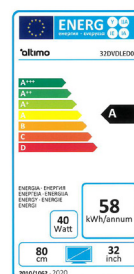

Altimo 32DVDLED01

32" HD Ready LED TV
with Built-in DVD Player

EAN 0745125572321

Key Features:

720 HD Display Resolution

Built-in DVD Player

Freeview - 70+ free to air channels

Wide range of inputs

KEY FEATURES

Screen Size	31.5inch	Backlight Life	> 30000 hrs
Display Type	LED	Panel Refresh Rate	60HZ
Aspect Ratio	16:9	Tuner	PAL/DVB-T/T2
Panel Resolution	1366 x 768	Built-in 3D PAL/NTSC Comb Filter	Yes
Brightness	170~200 cd/m2	Built-in 3D Video Noise Reduction	Yes
Contrast Ratio	2100:1	Built-in NICAM/A2 Demodulation	Yes
Viewing Angle	178°(H) x 178°(V)(CR≥10)	Built-in TELETEXT function	Yes
Response Time Gray-Gray	8.5ms	Channel Auto Tuning	Yes